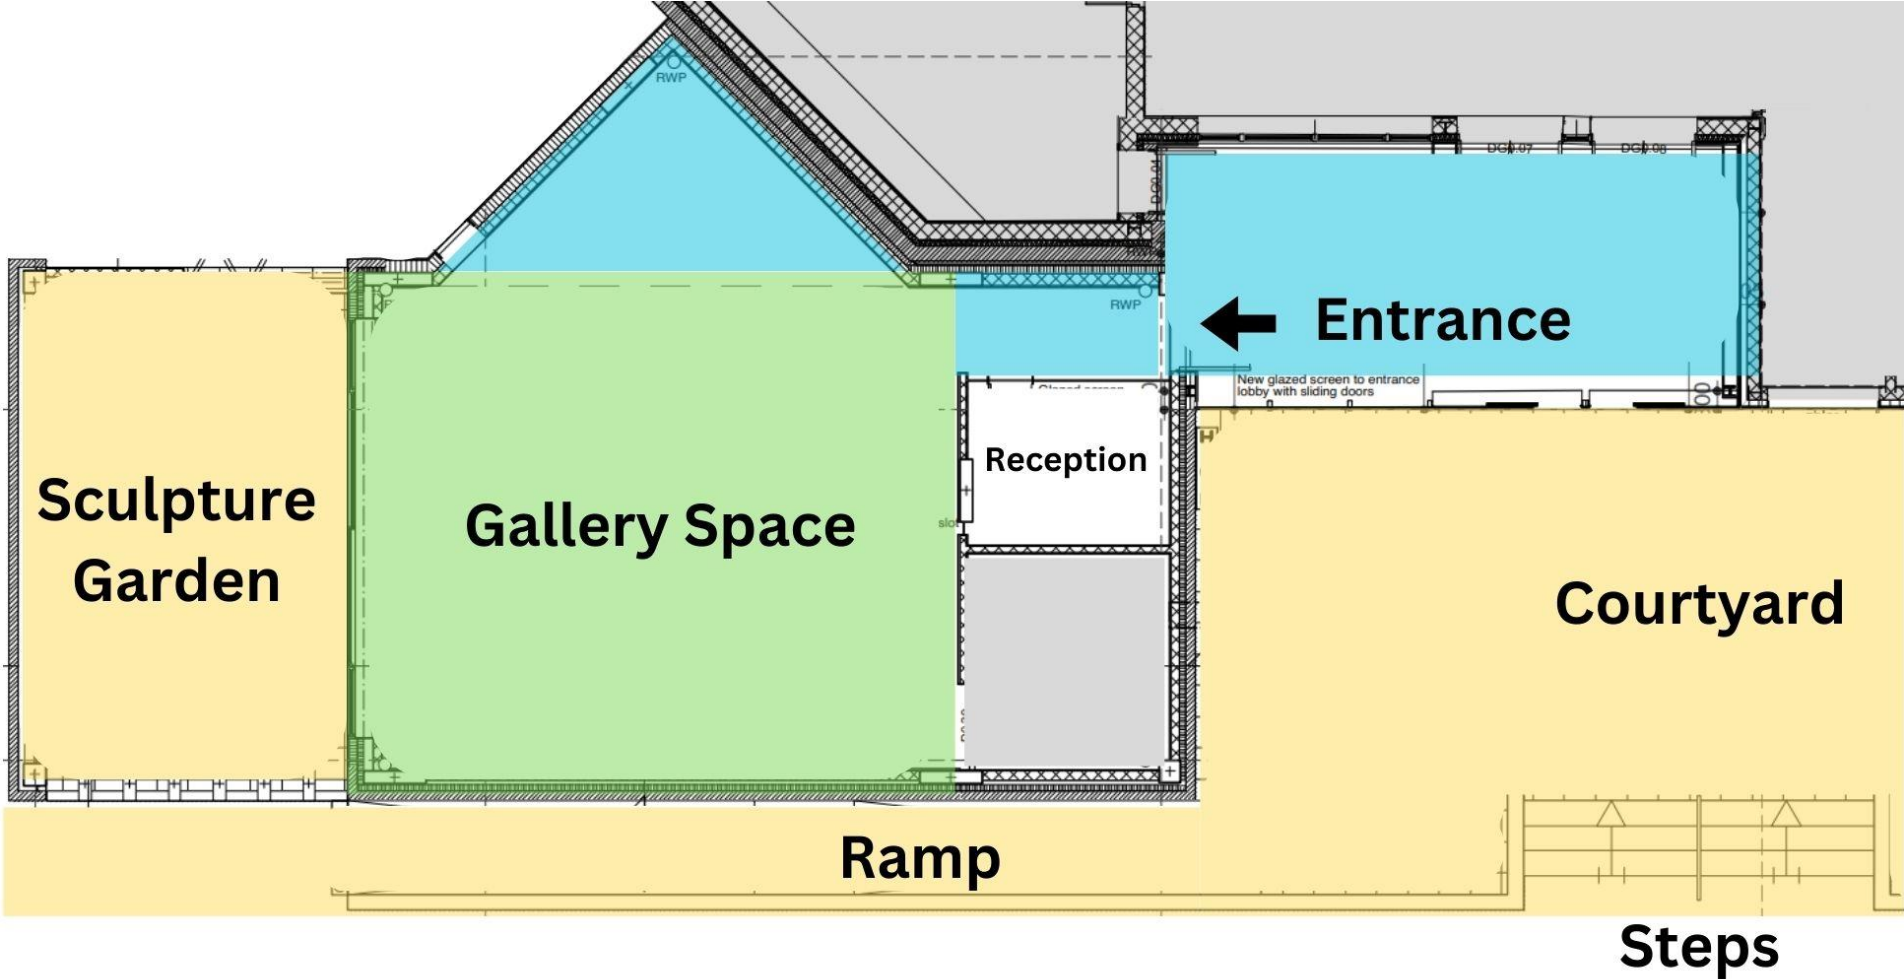

Lighting

Dimly Lit

Well Lit

Very Well Lit

Outside